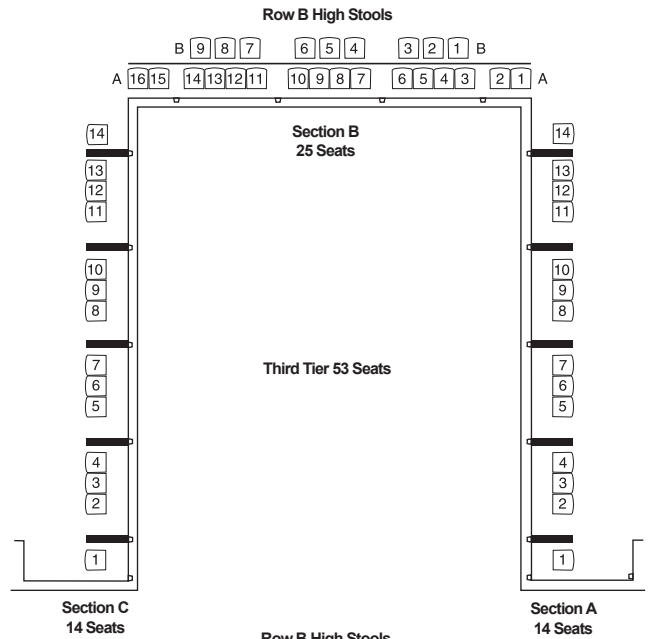

PORTLAND'S
WINNINGSTAD
 THEATRE

Capacity 304
 with Pit Seats 330

Dolores Winningstad Theatre