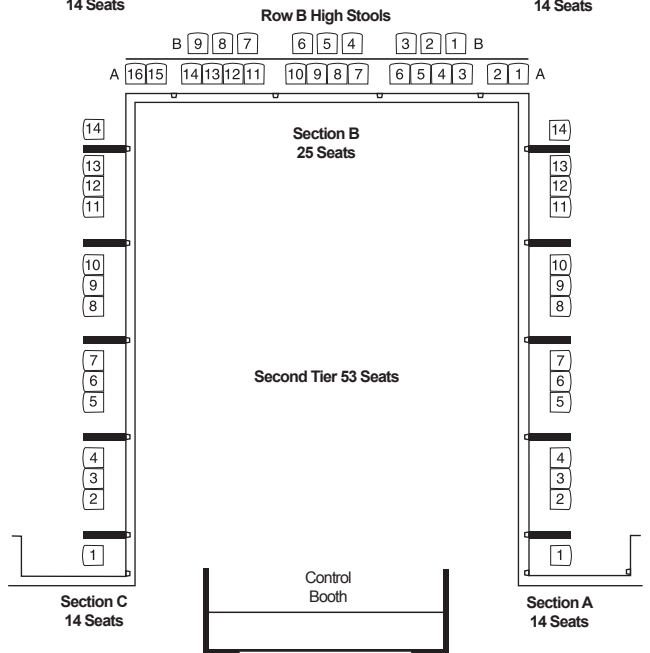

PORTLAND'S
WINNINGSTAD
 THEATRE

Capacity 304
 with Pit Seats 330

Dolores Winningstad Theatre