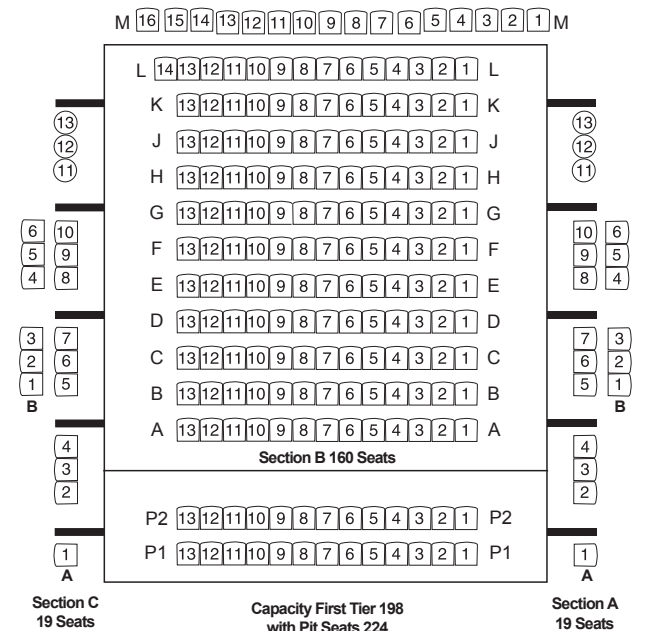

PORTLAND'S
WINNINGSTAD
 THEATRE

Capacity 304
 with Pit Seats 330

Dolores Winningstad Theatre